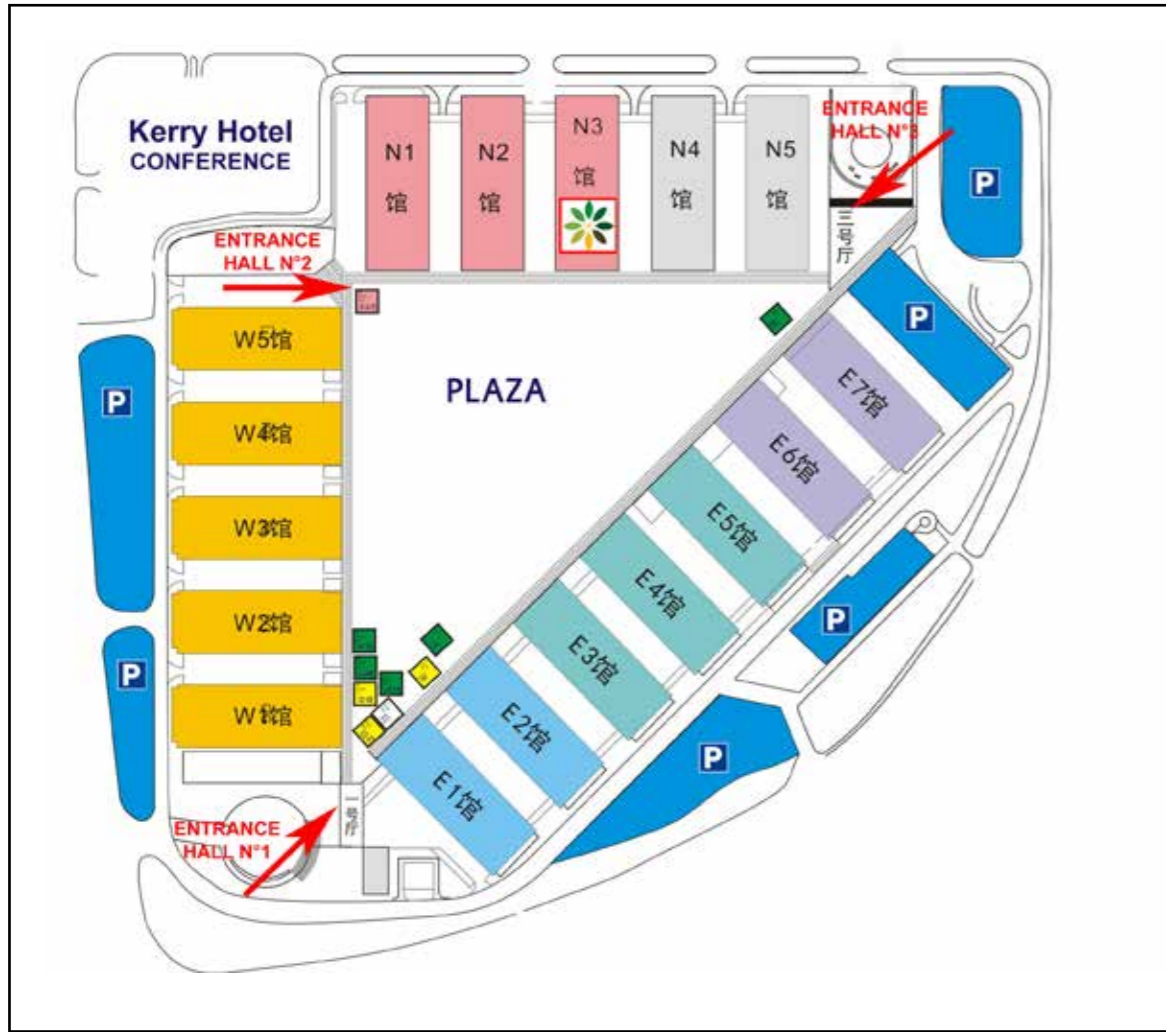

IBSCE 2017

International Bioenergy (Shanghai)
Conference and Exhibition

Conference: 20-21 April
Kerry Hotel Pudong, Shanghai

Exhibition: 19-21 April
Shanghai New Int'l Expo Center

An event by EUBCE

HALL N3 Area A

- Booked
- On option
- Available

N3-320
东方环晟

N3-315
峰谷源
猛狮

N3-310
GCL

N3-003
8m×16.5m
132m²
互邦

N3-001
8m×4.5m
36m²
集能易

N3-225
艾福
沃太

N3-220
峰威-R

Entrance/exit

Gate 2

Gate 1